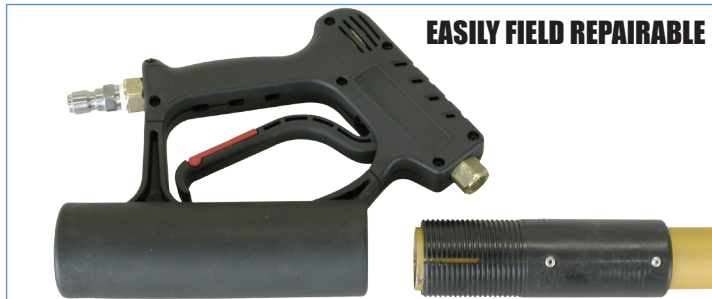

Screw-type locking devices

Gutter cleaner attachment

TELESCOPING WAND, BELT KIT

Used to support Long Wands, taking stress off the arms and body. For use with all Long Wands. Fits any size (adjustable).

Telescoping wand cleaning high walls

Thread-in spraying gun mechanism

EASILY FIELD REPAIRABLE