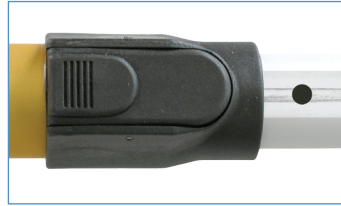

Screw-type locking devices

Gutter cleaner attachment

TELESCOPING WAND, BELT KIT

Used to support Long Wands, taking stress off the arms and body. For use with all Long Wands. Fits any size (adjustable).

Telescoping wand cleaning high walls

Thread-in spraying gun mechanism

EASILY FIELD REPAIRABLE