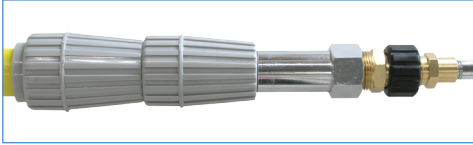

Screw-type locking devices

Gutter cleaner attachment

TELESCOPING WAND, BELT KIT

Used to support Long Wands, taking stress off the arms and body. For use with all Long Wands. Fits any size (adjustable).

Telescoping wand cleaning high walls

Thread-in spraying gun mechanism

EASILY FIELD REPAIRABLE