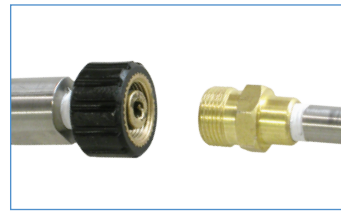

Screw-type locking devices

Gutter cleaner attachment

TELESCOPING WAND, BELT KIT

Used to support Long Wands, taking stress off the arms and body. For use with all Long Wands. Fits any size (adjustable).

Telescoping wand cleaning high walls

Thread-in spraying gun mechanism

EASILY FIELD REPAIRABLE