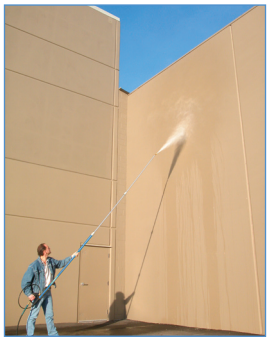

Screw-type locking devices

Gutter cleaner attachment

TELESCOPING WAND, BELT KIT

Used to support Long Wands, taking stress off the arms and body. For use with all Long Wands. Fits any size (adjustable).

Telescoping wand cleaning high walls

Thread-in spraying gun mechanism

EASILY FIELD REPAIRABLE